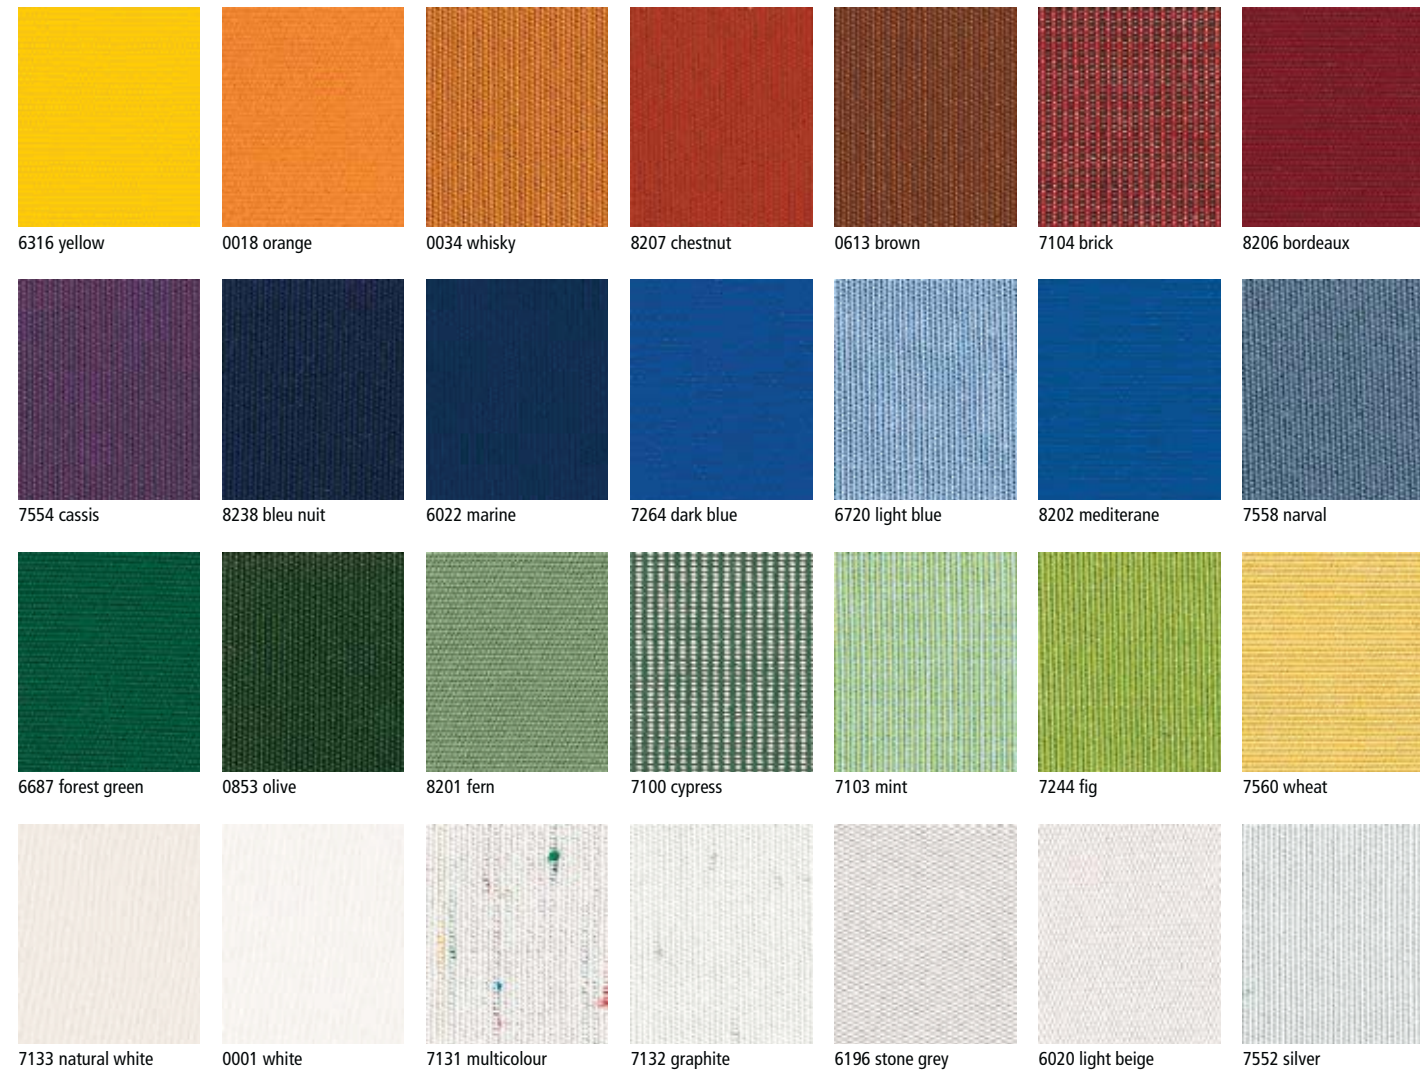

Colour chart – single pattern

Colour chart – block strips